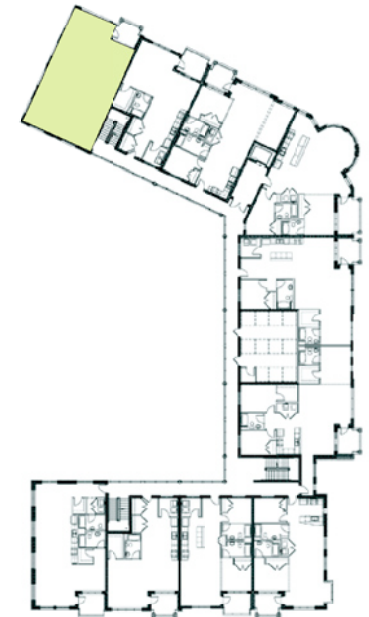

East Five · Suite 210,310,410

The Lofts and The Flats
a condominium
2900 Baltic at 30th Street
Virginia Beach Oceanfront
757.422.6040
oldbeachvillage.com

All information contained herein is based on the latest product information available at the time of printing. While all reasonable efforts have been made to provide accurate information, the builder maintains the right to improve upon the designs at any time. As a result, there are no guarantees or warranties of prices, plans, specifications or materials represented in this brochure. Illustration's are artists' interpretations only and are not meant to be an exact interpretation. Marketing material shall not be relied upon as a substitute for current information available from our authorized representative.