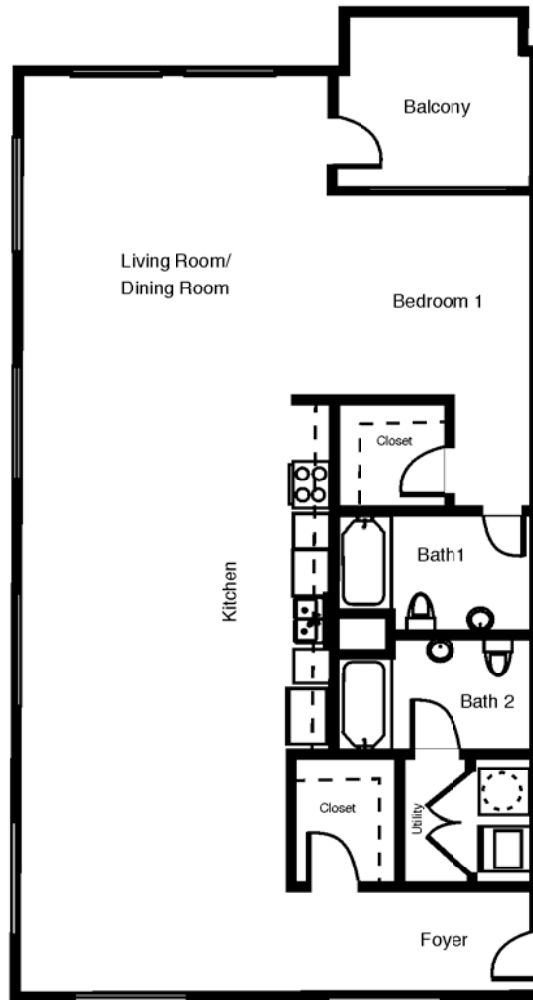

East Five · Suite 210,310,410

The Lofts and The Flats
a condominium
2900 Baltic at 30th Street
Virginia Beach Oceanfront
757.422.6040
oldbeachvillage.com

All information contained herein is based on the latest product information available at the time of printing. While all reasonable efforts have been made to provide accurate information, the builder maintains the right to improve upon the designs at any time. As a result, there are no guarantees or warranties of prices, plans, specifications or materials represented in this brochure. Illustration's are artists' interpretations only and are not meant to be an exact interpretation. Marketing material shall not be relied upon as a substitute for current information available from our authorized representative.